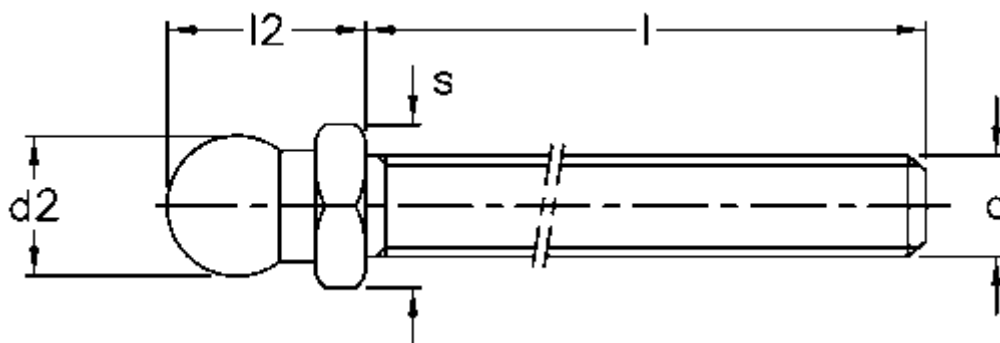

Article number: 2310322541

Description: E+G Threaded stem, SST Stainless steel
SM-SST-14-M16x148

Measures

$d = M16$

$d_2 = 13.9$

$l = 148$

$l_2 = 20$

$s = 16$